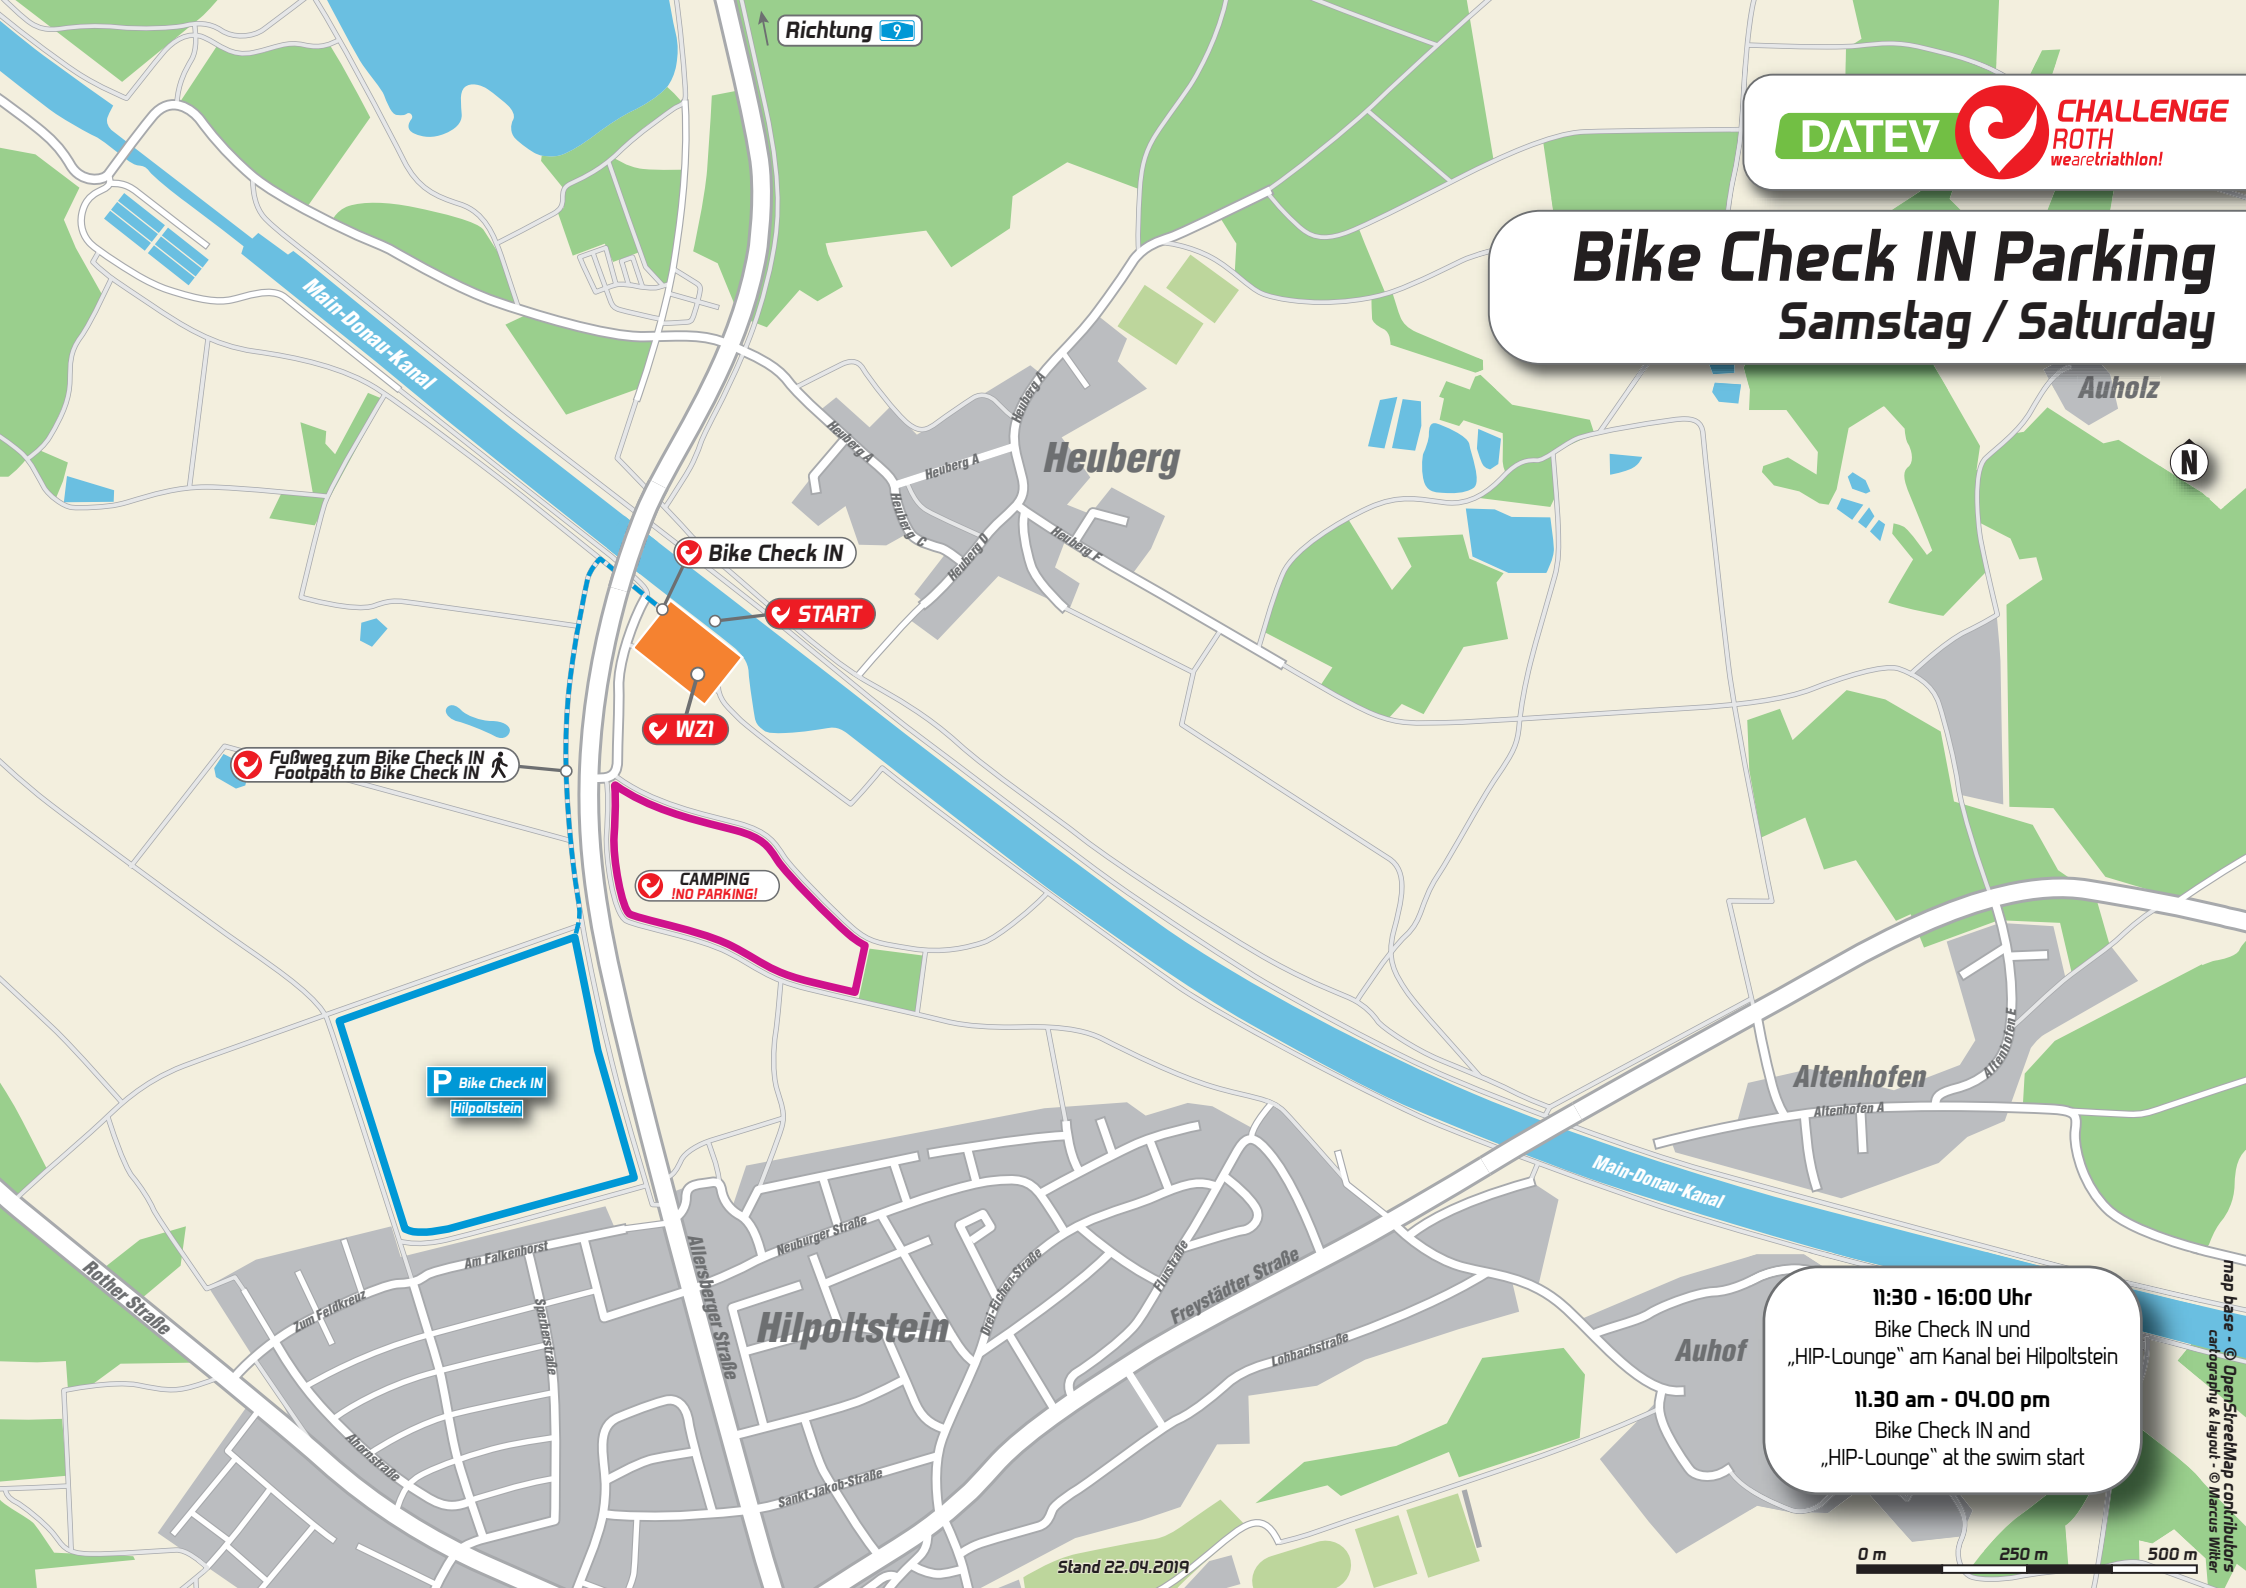

Bike Check IN Parking Samstag / Saturday

Richtung ↗

 **Bike Check IN**

 **START**

 **WZ1**

 **CAMPING
NO PARKING!**

P **Bike Check IN
Hilpoltstein**

 **Fußweg zum Bike Check IN
Footpath to Bike Check IN** 

11:30 - 16:00 Uhr
Bike Check IN und
„HIP-Lounge“ am Kanal bei Hilpoltstein

11.30 am - 04.00 pm
Bike Check IN and
„HIP-Lounge“ at the swim start