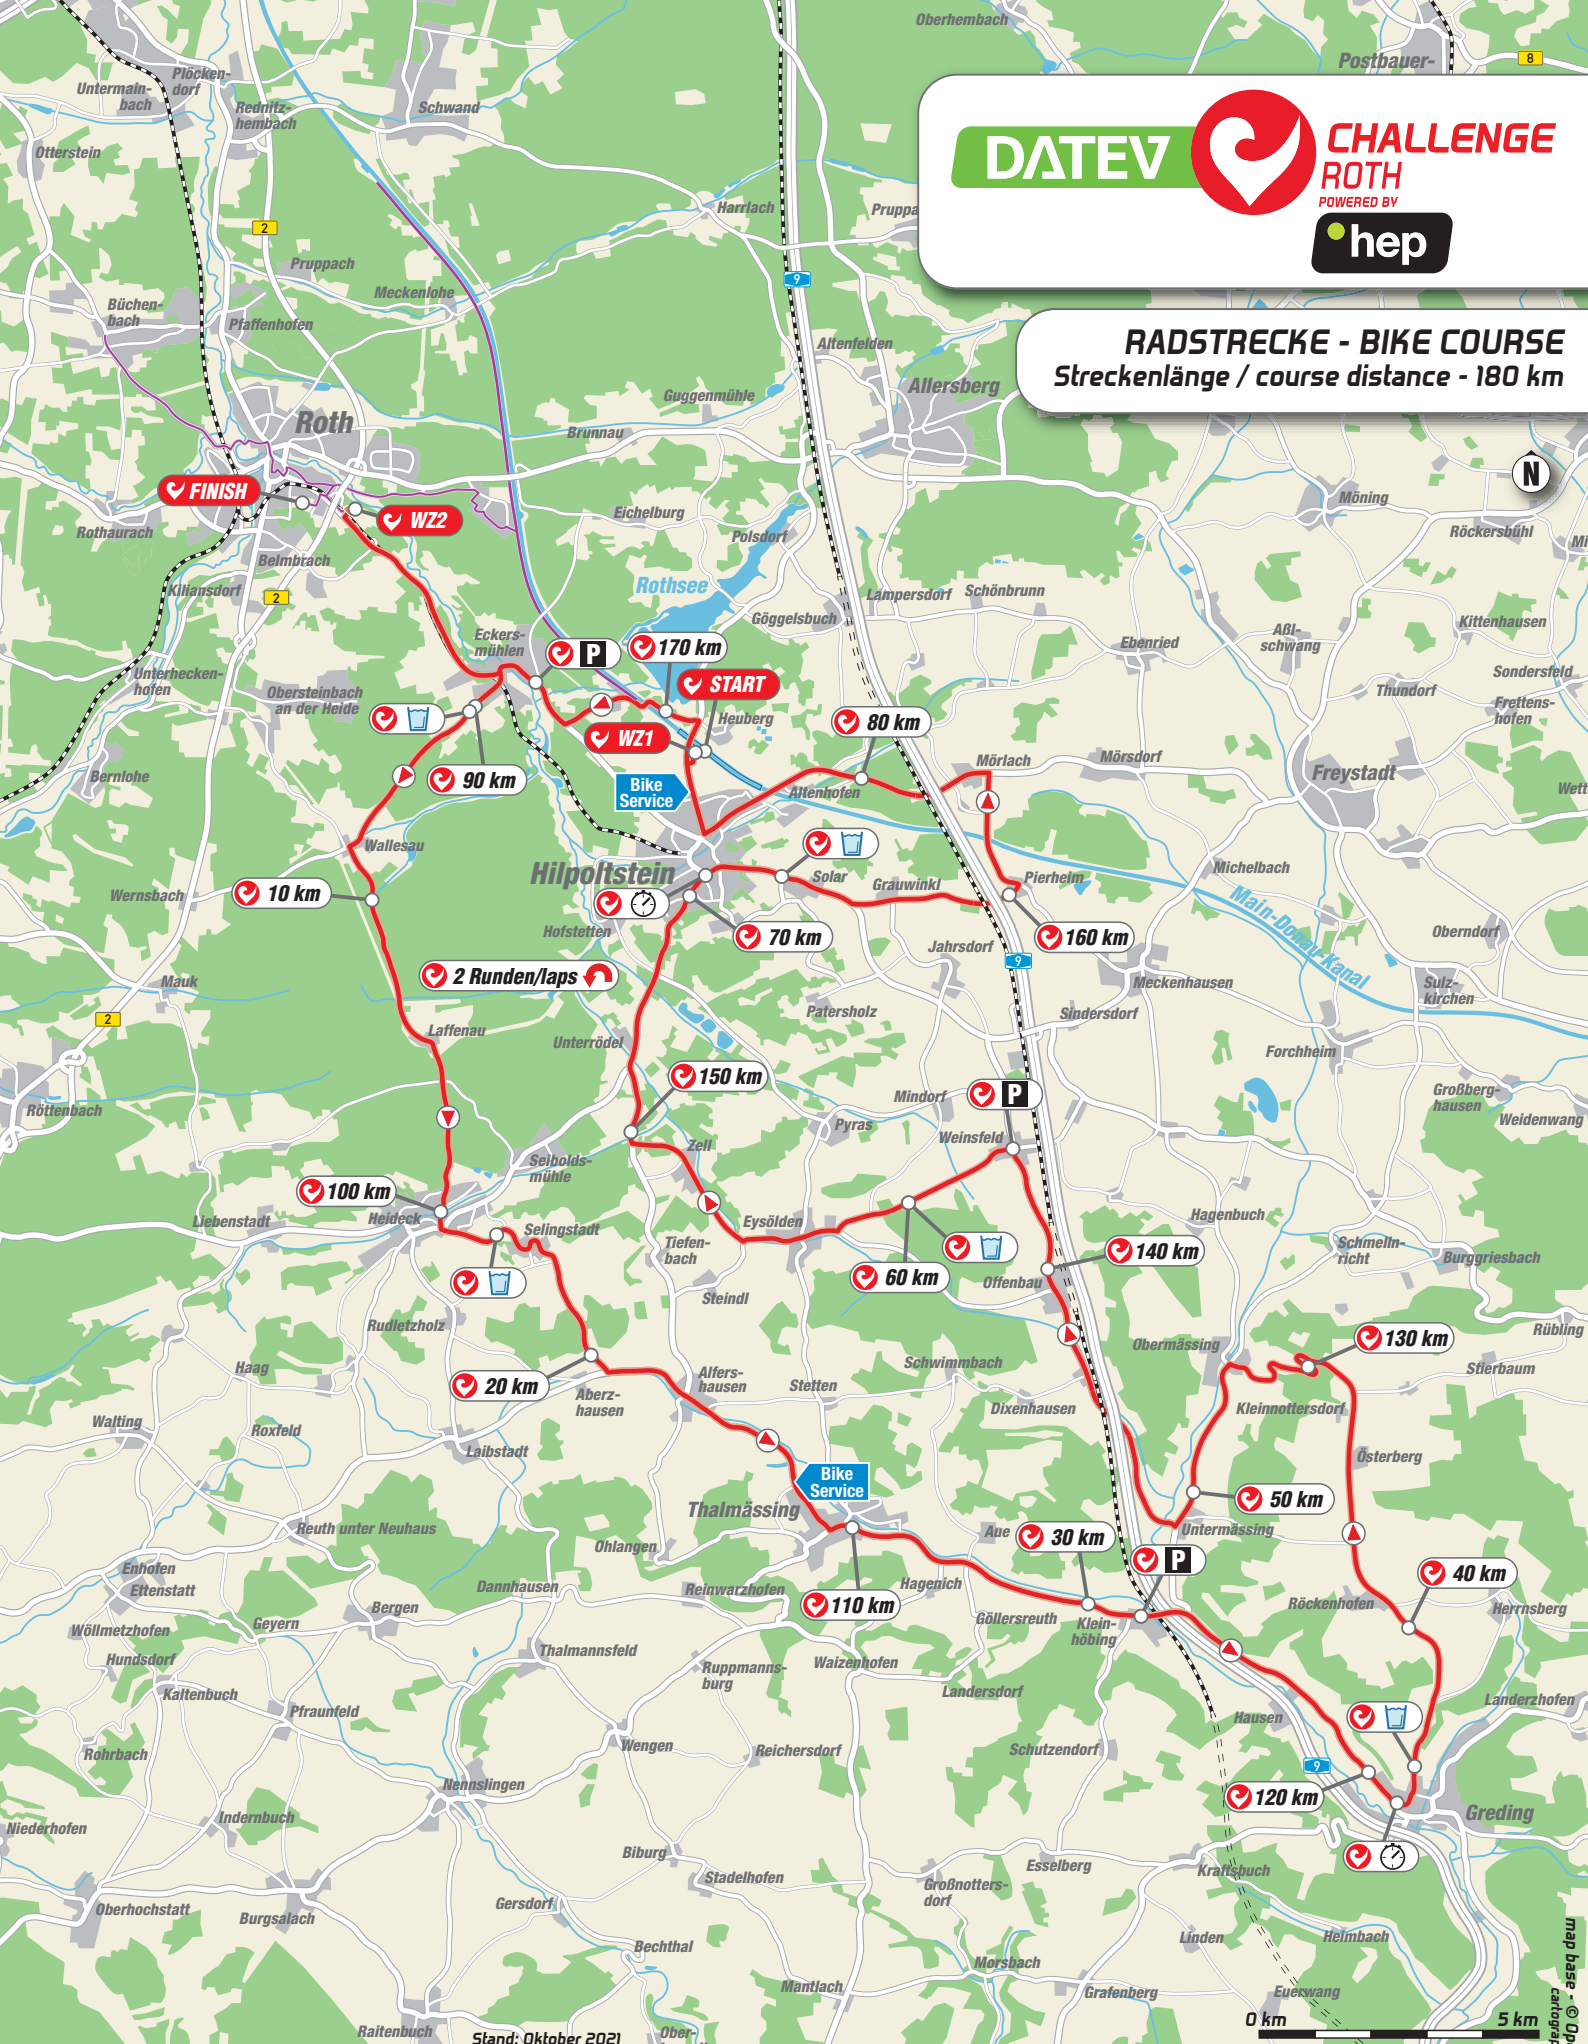

DATEV

CHALLENGE ROTH

POWERED BY

RADSTRECKE - BIKE COURSE

Streckenlänge / course distance - 180 km

- Radstrecke bike course
- Bike Service Radservice assistance point
- 10 km Kilometer
- Verpflegung aid station
- Zeitmessung time measure
- Penalty-Box

map base - © OpenStreetMap contributors
cartography & editing © Maphack