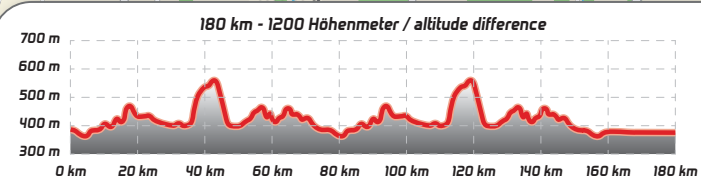

DATEV

CHALLENGE ROTH

POWERED BY

RADSTRECKE - BIKE COURSE

Streckenlänge / course distance - 180 km

- Radstrecke bike course
- Bike Service Radservice assistance point
- 10 km Kilometer
- Verpflegung aid station
- Zeitmessung time measure
- Penalty-Box