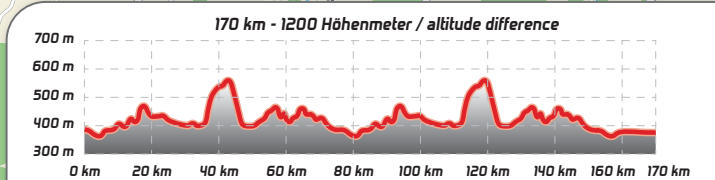

DATEV

CHALLENGE
ROTH
POWERED BY

RADSTRECKE - BIKE COURSE
Streckenlänge / course distance - 170 km

Stand: August 2021

- Radstrecke bike course
- Bike Service
- 10 km Kilometer
- Verpflegung aid station
- Zeitmessung time measure
- Penalty-Box