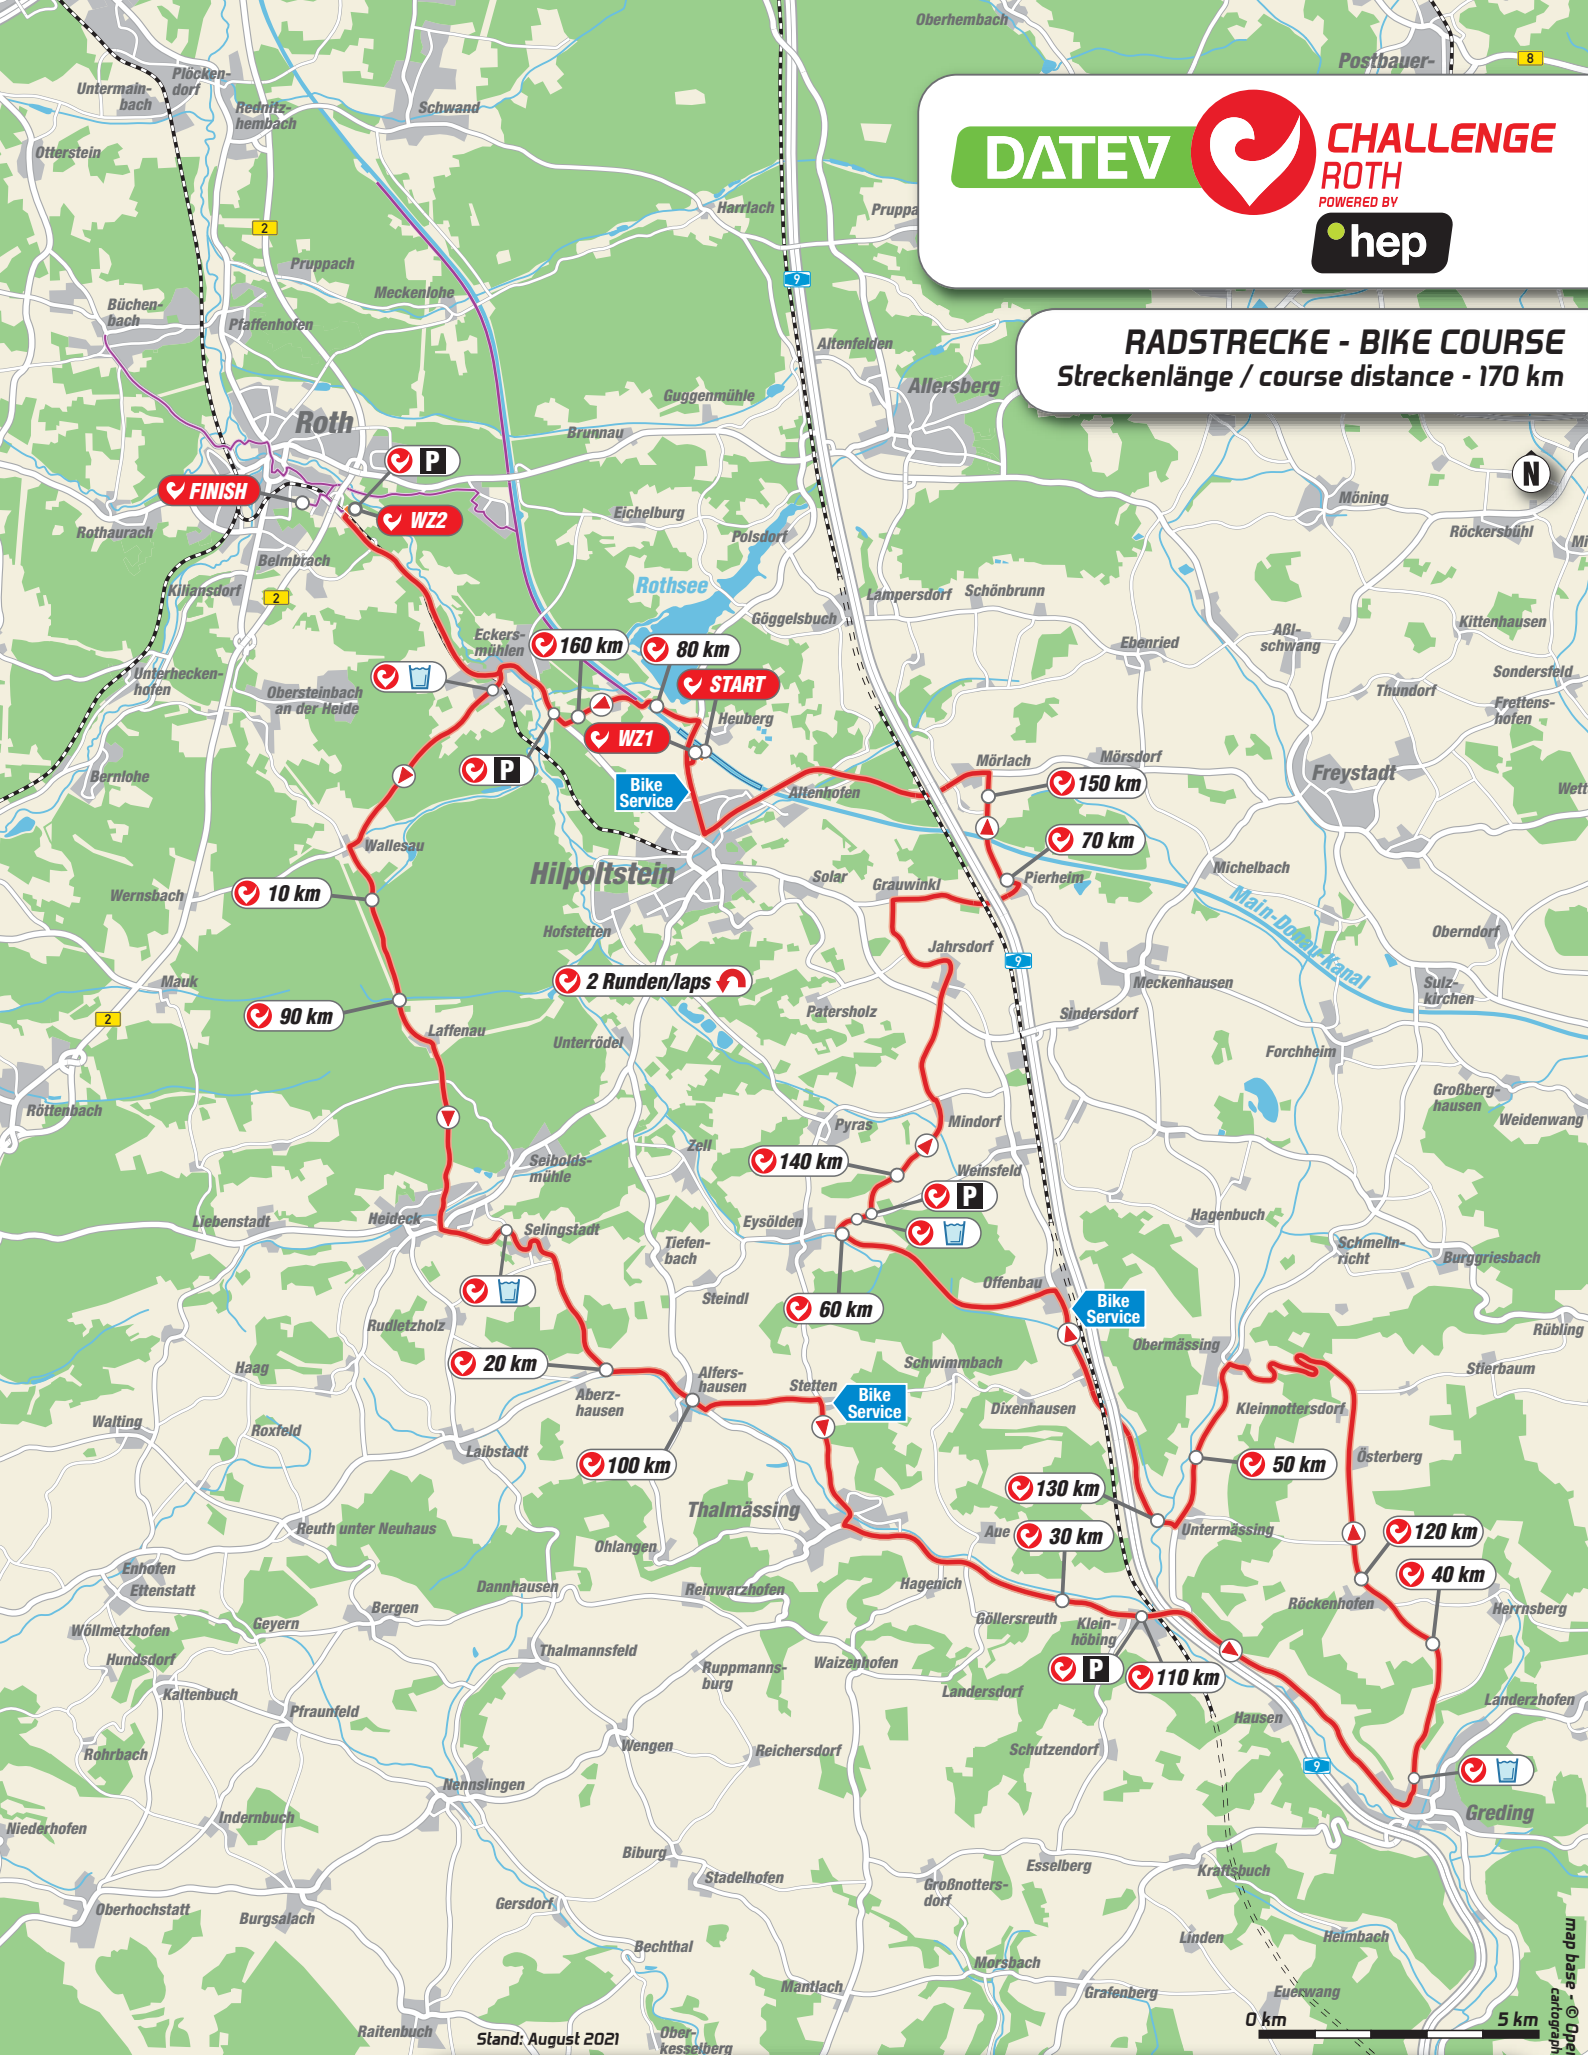

DATEV

CHALLENGE
ROTH
POWERED BY

RADSTRECKE - BIKE COURSE
Streckenlänge / course distance - 170 km

Stand: August 2021

- Radstrecke bike course
- Bike Service
- 10 km Kilometer
- Verpflegung aid station
- Zeitmessung time measure
- Penalty-Box

map base - © OpenStreetMap contributors
Cartography & editing - © Maphack, HERE